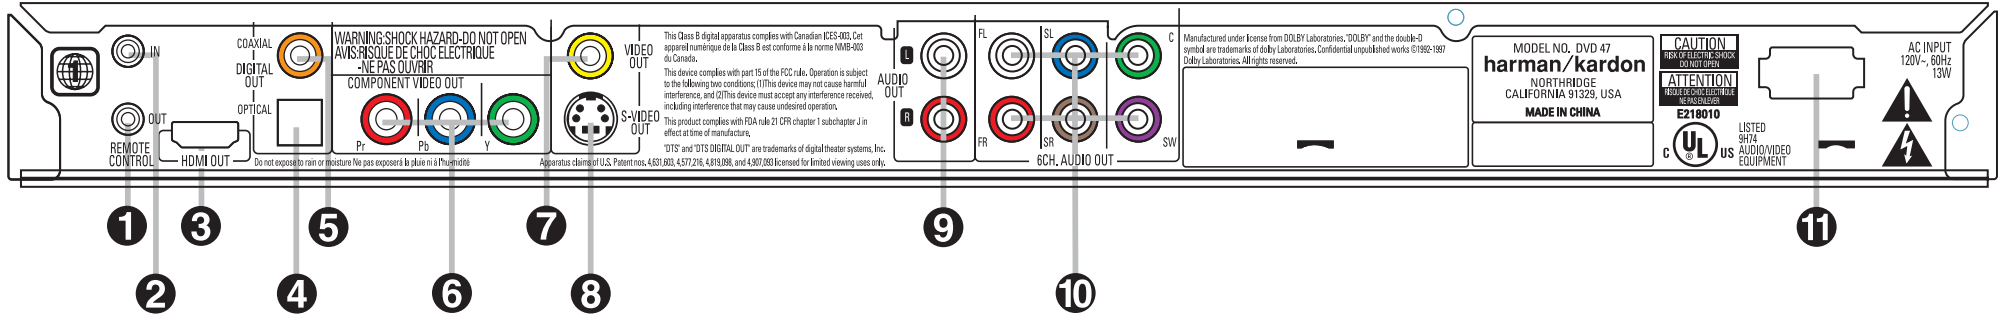

DVD 47 REAR-PANEL CONNECTIONS

- 1** Remote Control Output
- 2** Remote Control Input
- 3** HDMI Output
- 4** Optical Digital Audio Output
- 5** Coaxial Digital Audio Output
- 6** Component Video Outputs

- 7** Composite Video Output
- 8** S-Video Output
- 9** Analog Audio Outputs
- 10** 6-Channel Audio Outputs
- 11** AC Power Cord